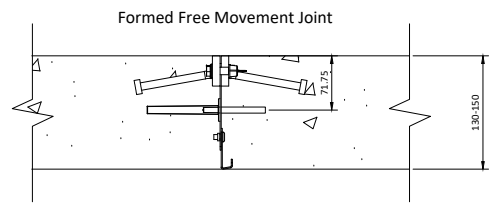

NOTES	
-------	--

Iседіо Armour Joint Adjustable 100-130

Iседіо Armour Joint Adjustable 130-150

Iседіо Armour Joint Adjustable 150-200

Iседіо Armour Joint Adjustable 200-250

Iседіо Armour Joint Adjustable 250-300

Iседіо Armour Joint Adjustable 300-350

Scale - 1:5

Notes:

- ISEDIO ARMOURJOINT ADJUSTABLE COMES WITH 6MM, 8MM OR 12MM PLATE DOWELS AT 600MM CENTRES.
- FOR THE LOAD TRANSFER CAPACITIES REFER TO THE RELEVANT ISEDIO DATASHEET