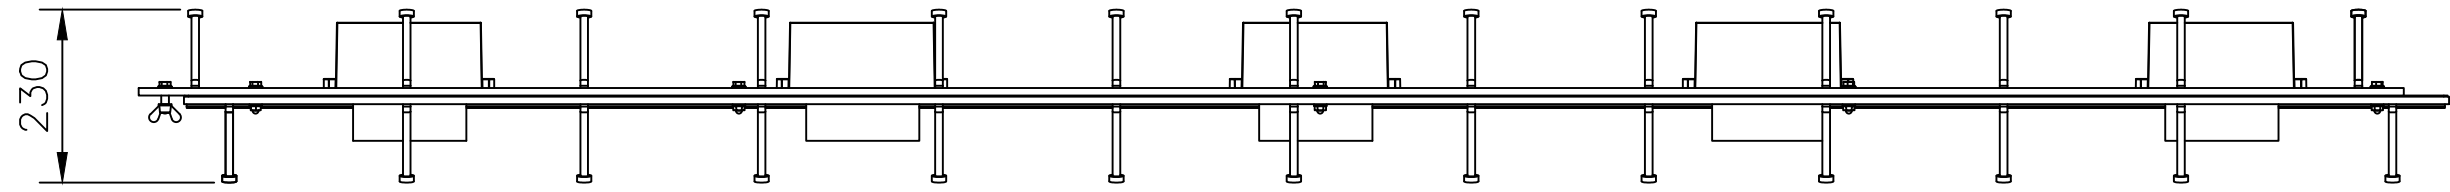

NOTES	
-------	--

Iседіо Armour Joint Adjustable 100-130

Iседіо Armour Joint Adjustable 130-150

Iседіо Armour Joint Adjustable 150-200

Iседіо Armour Joint Adjustable 200-250

Iседіо Armour Joint Adjustable 250-300

Iседіо Armour Joint Adjustable 300-350

Scale - 1:5

Notes:

- ISEDIO ARMOURJOINT ADJUSTABLE COMES WITH 6MM, 8MM OR 12MM PLATE DOWELS AT 600MM CENTRES.
- FOR THE LOAD TRANSFER CAPACITIES REFER TO THE RELEVANT ISEDIO DATASHEET