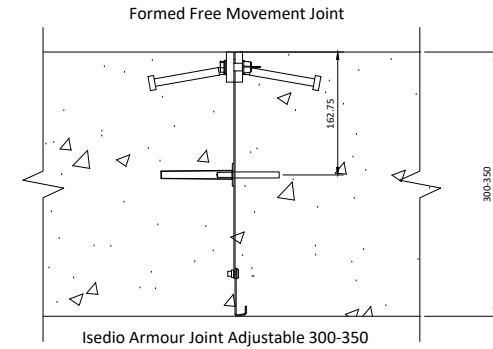

NOTES	
-------	--

Iседіо Armour Joint Adjustable 100-130

Iседіо Armour Joint Adjustable 130-150

Iседіо Armour Joint Adjustable 150-200

Iседіо Armour Joint Adjustable 200-250

Iседіо Armour Joint Adjustable 250-300

Iседіо Armour Joint Adjustable 300-350

Scale - 1:5

Notes:

- ISEDIO ARMOURJOINT ADJUSTABLE COMES WITH 6MM, 8MM OR 12MM PLATE DOWELS AT 600MM CENTRES.
- FOR THE LOAD TRANSFER CAPACITIES REFER TO THE RELEVANT ISEDIO DATASHEET