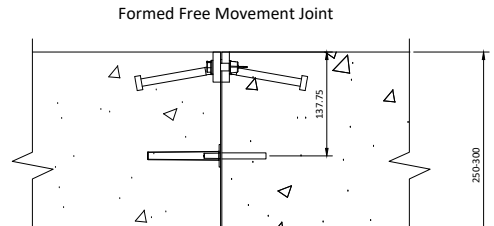

NOTES	
-------	--

Iседіо Armour Joint Adjustable 100-130

Iседіо Armour Joint Adjustable 130-150

Iседіо Armour Joint Adjustable 150-200

Iседіо Armour Joint Adjustable 200-250

Iседіо Armour Joint Adjustable 250-300

Iседіо Armour Joint Adjustable 300-350

Scale - 1:5

Notes:

- ISEDIO ARMOURJOINT ADJUSTABLE COMES WITH 6MM, 8MM OR 12MM PLATE DOWELS AT 600MM CENTRES.
- FOR THE LOAD TRANSFER CAPACITIES REFER TO THE RELEVANT ISEDIO DATASHEET