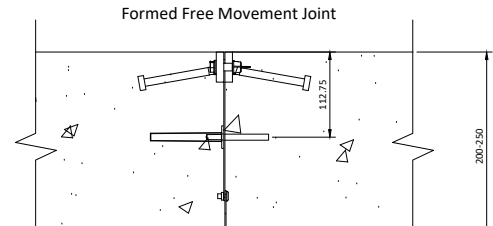

NOTES	
-------	--

Iседіо Armour Joint Adjustable 100-130

Iседіо Armour Joint Adjustable 130-150

Iседіо Armour Joint Adjustable 150-200

Iседіо Armour Joint Adjustable 200-250

Iседіо Armour Joint Adjustable 250-300

Iседіо Armour Joint Adjustable 300-350

Scale - 1:5

Notes:

- ISEDIO ARMOURJOINT ADJUSTABLE COMES WITH 6MM, 8MM OR 12MM PLATE DOWELS AT 600MM CENTRES.
- FOR THE LOAD TRANSFER CAPACITIES REFER TO THE RELEVANT ISEDIO DATASHEET