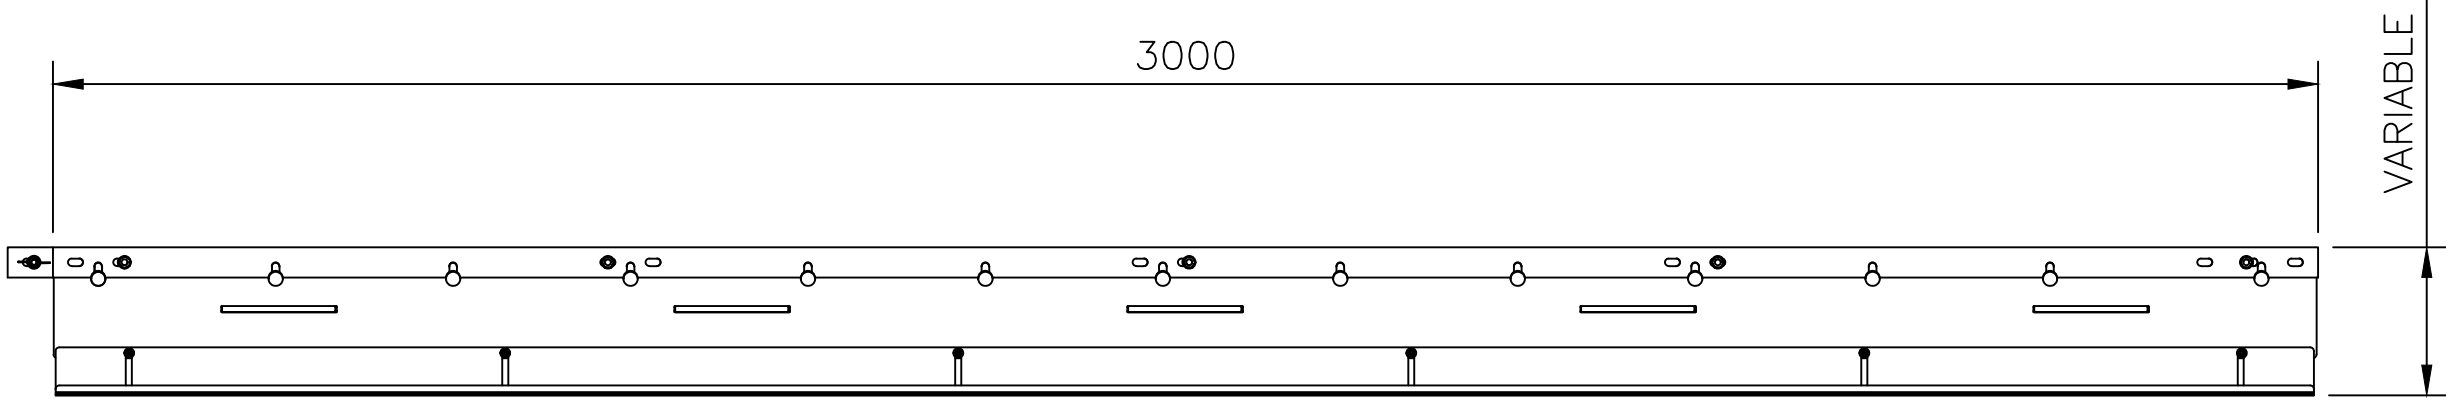

NOTES	
-------	--

Iседіо Armour Joint Adjustable 100-130

Iседіо Armour Joint Adjustable 130-150

Iседіо Armour Joint Adjustable 150-200

Iседіо Armour Joint Adjustable 200-250

Iседіо Armour Joint Adjustable 250-300

Iседіо Armour Joint Adjustable 300-350

Scale - 1:5

Notes:

- ISEDIO ARMOURJOINT ADJUSTABLE COMES WITH 6MM, 8MM OR 12MM PLATE DOWELS AT 600MM CENTRES.
- FOR THE LOAD TRANSFER CAPACITIES REFER TO THE RELEVANT ISEDIO DATASHEET