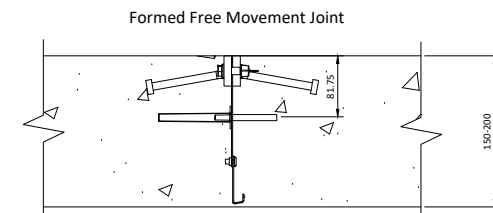

NOTES	
-------	--

Iседіо Armour Joint Adjustable 100-130

Iседіо Armour Joint Adjustable 130-150

Iседіо Armour Joint Adjustable 150-200

Iседіо Armour Joint Adjustable 200-250

Iседіо Armour Joint Adjustable 250-300

Iседіо Armour Joint Adjustable 300-350

Scale - 1:5

Notes:

- ISEDIO ARMOURJOINT ADJUSTABLE COMES WITH 6MM, 8MM OR 12MM PLATE DOWELS AT 600MM CENTRES.
- FOR THE LOAD TRANSFER CAPACITIES REFER TO THE RELEVANT ISEDIO DATASHEET