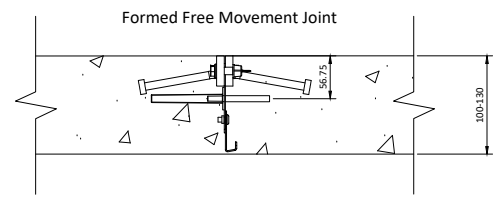

NOTES	
-------	--

Iседіо Armour Joint Adjustable 100-130

Iседіо Armour Joint Adjustable 130-150

Iседіо Armour Joint Adjustable 150-200

Iседіо Armour Joint Adjustable 200-250

Iседіо Armour Joint Adjustable 250-300

Iседіо Armour Joint Adjustable 300-350

Scale - 1:5

Notes:

- ISEDIO ARMOURJOINT ADJUSTABLE COMES WITH 6MM, 8MM OR 12MM PLATE DOWELS AT 600MM CENTRES.
- FOR THE LOAD TRANSFER CAPACITIES REFER TO THE RELEVANT ISEDIO DATASHEET