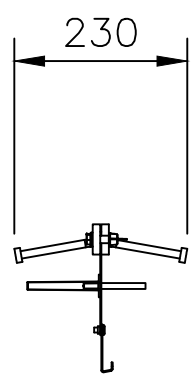

NOTES	
-------	--

Iседіо Armour Joint Adjustable 100-130

Iседіо Armour Joint Adjustable 130-150

Iседіо Armour Joint Adjustable 150-200

Iседіо Armour Joint Adjustable 200-250

Iседіо Armour Joint Adjustable 250-300

Iседіо Armour Joint Adjustable 300-350

Scale - 1:5

Notes:

- ISEDIO ARMOURJOINT ADJUSTABLE COMES WITH 6MM, 8MM OR 12MM PLATE DOWELS AT 600MM CENTRES.
- FOR THE LOAD TRANSFER CAPACITIES REFER TO THE RELEVANT ISEDIO DATASHEET

L.S.G	25/01/21	ORIGINAL ISSUE	1
BY	DATE	REVISION	LETTER
 Leviat A CRH COMPANY		Leviat Unit 10, Jubilee Park Badger's Cross Lane, Somerton, Somerset, TA11 7JF UK +44 (0) 1458 270 600 info.isedio.uk@leviat.com isedio.com Leviat.com	
© Leviat a CRH Company owns the copyright/design right in this drawing and in respect thereof all rights are hereby reserved.			
IF IN DOUBT ASK		DO NOT SCALE	
DRAWING TYPE :-			
PRODUCT DIMENSION			
PRODUCT ITEM NUMBER:-			
ARJO-ADJ			
DRAWN	CHECKED	APPROVED	DATE
L.S.G	M.H	M.H	27/05/21
MATERIAL	SCALE	DRAWING No.	REV.
N/A	1:5	I-D-ARJO	1